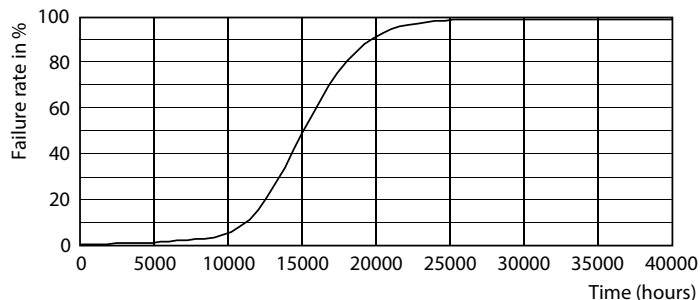

Đèn Essential LEDspot MR16

Tuổi thọ

Life Expectancy Diagram - Essential LED 5-50W 2700K MR16 24D

Lumen Maintenance Diagram - Essential LED 5-50W 2700K MR16 24D