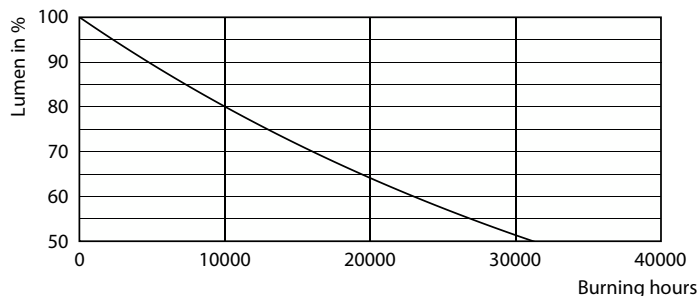

Đèn Essential LEDspot MR16

Tuổi thọ

Life Expectancy Diagram - Essential LED 5-50W 2700K MR16 24D

Lumen Maintenance Diagram - Essential LED 5-50W 2700K MR16 24D